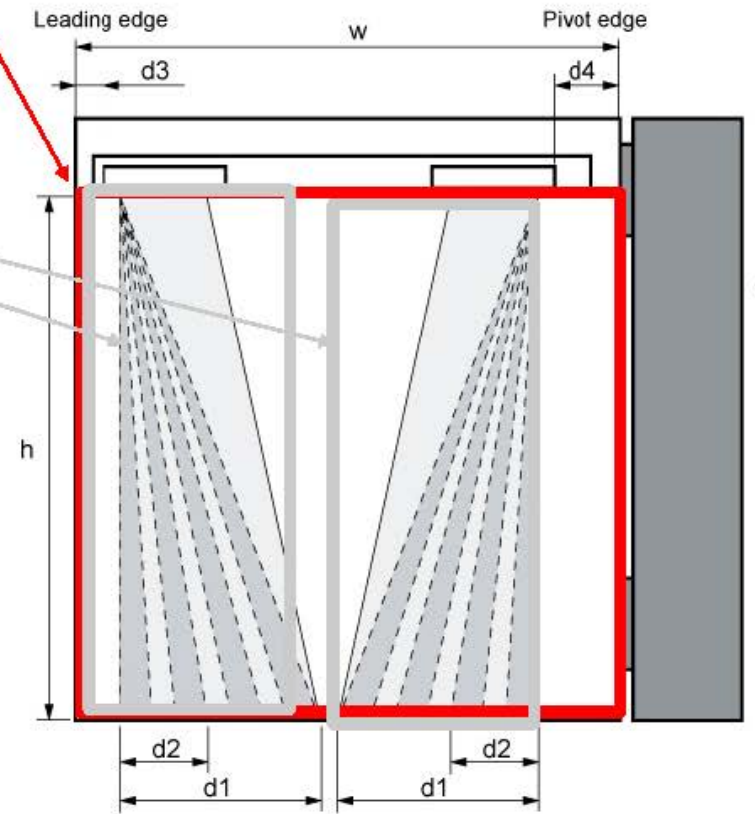

Inside profile, we put sensors called Master & slave module.
Master module: Connect with door controller
Slave module: Connect with Master module

If customer order MS or OA-EDGE 2

Master and Slave module are inside the profile.

If customer order M or OA-EDGE 1

Only Mater module is inside the profile.

M(OA-EDGE 1) or MS(OA-EDGE 2)?

If Customer need full detection area, customer can choose MS(OA-EDGE 2).

If customer need only one side or short detection area, customer can choose M(OA-EDGE 1).

For detection area, it changes by the height of installation.
You can refer to P3 in this ppt.

How to choose which profile?

This depends on the door length which shows as "W" in right illustration.

If the door length is

350mm ~ 690mm: OA-EDGE T 340 series

700mm ~ 850mm: OA-EDGE T 700 series, OA-EDGE T 340 series

900mm ~ : OA-EDGE T 1&2 series, OA-EDGE T 700 series, OA-EDGE T 340 series

Above door length is juts an example.