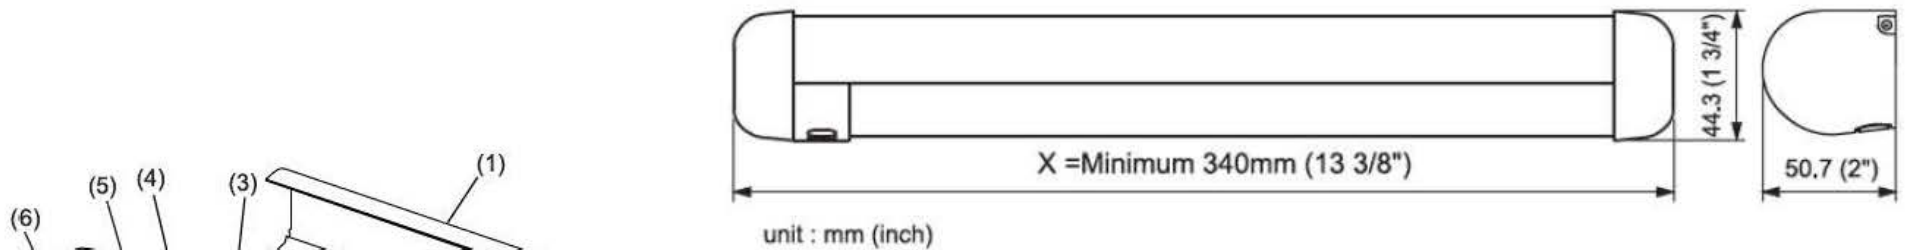

unit : inch (mm)

Model	Sensor length	Cable length			
		4" (105)	10" (250)	19" (480)	35" (900)
OA-EDGE1 T	34,5	-	1pcs	1pcs	-
	40	-	1pcs	-	1pcs
	44	-	1pcs	-	1pcs
OA-EDGE2 T	34,5	1pc s	1pcs	1pcs	-
	40	1pc s	1pcs	1pcs	-
	44	1pc s	1pcs	1pcs	-

* : OA-EDGE1 T have 1 sensor module (Master only), OA-EDGE2 T have 2 sensor modules (Master + Slave).
 ** : There are two types of output. (Reactivate & Stall)

Detection Area VS Installation height

Recommended installation position

h	d1
1800	480
1900	510
2000	525
2100	545
2200	560
2300	590
2400	605
2500	625
3000	750

- (1) Profile → Profile is box for sensor
We have 340mm, 700mm, 876mm
- (2) Front cover
- (3) Mounting clip
- (4) LED module
- (5) Spacer
- (6) Endcap
- (7) Power supply connector
- (8) Communication connector
- (9) LED indicator
- (10) Dipswitch A
- (11) Dipswitch B
- (12) Function switch
- (13) Angle adjustment screw

350mm ~ 690mm: OA-EDGE T 340 series

700mm ~ 850mm: OA-EDGE T 700 series, OA-EDGE T 340 series

900mm ~ : OA-EDGE T 1&2 series, OA-EDGE T 700 series, OA-EDGE T 340 series

Above door length is juts an example.