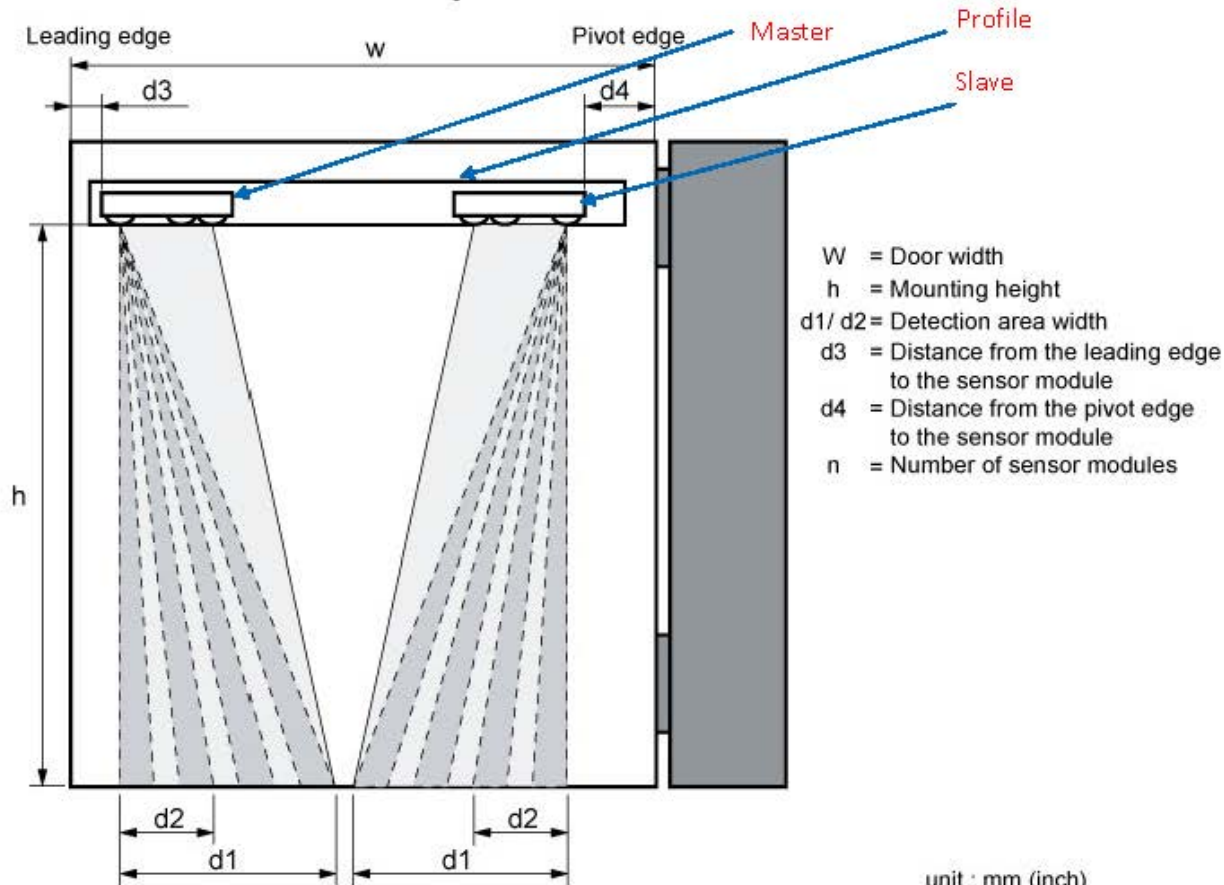

OA-Edge T Door Mounted Presence Sensor

The OA-Edge T series are based on the OPTEX Active Infrared Triangulations Technology. Due to the modular design, you can upgrade the safety level of the sensor by adding additional modules.

unit : inch (mm)

Model	Sensor length	Cable length			
		4" (105)	10" (250)	19" (480)	35" (900)
OA-EDGE1 T	34,5	-	1pcs	1pcs	-
	40	-	1pcs	-	1pcs
	44	-	1pcs	-	1pcs
OA-EDGE2 T	34,5	1pc s	1pcs	1pcs	-
	40	1pc s	1pcs	1pcs	-
	44	1pc s	1pcs	1pcs	-

* : OA-EDGE1 T have 1 sensor module (Master only), OA-EDGE2 T have 2 sensor modules (Master + Slave).
 ** : There are two types of output. (Reactivate & Stall)

Detection Area VS Installation height

Recommended installation position

h	d1
1800	480
1900	510
2000	525
2100	545
2200	560
2300	590
2400	605
2500	625
3000	750

- (1) Profile → Profile is box for sensor
We have 340mm, 700mm, 876mm
- (2) Front cover
- (3) Mounting clip
- (4) LED module
- (5) Spacer
- (6) Endcap
- (7) Power supply connector
- (8) Communication connector
- (9) LED indicator
- (10) Dipswitch A
- (11) Dipswitch B
- (12) Function switch
- (13) Angle adjustment screw