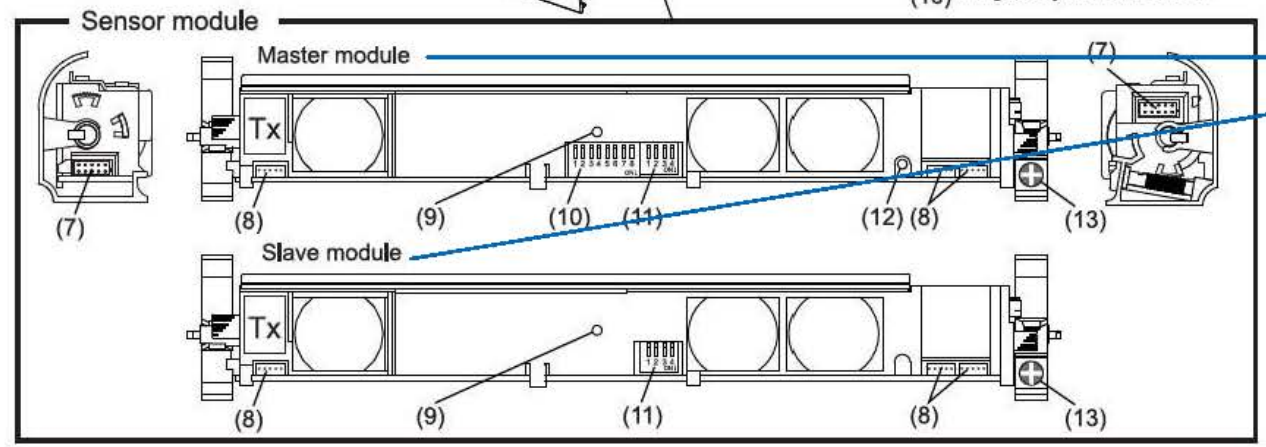

unit : inch (mm)

Model	Sensor length	Cable length			
		4" (105)	10" (250)	19" (480)	35" (900)
OA-EDGE1 T	34,5	-	1pcs	1pcs	-
	40	-	1pcs	-	1pcs
	44	-	1pcs	-	1pcs
OA-EDGE2 T	34,5	1pc s	1pcs	1pcs	-
	40	1pc s	1pcs	1pcs	-
	44	1pc s	1pcs	1pcs	-

* : OA-EDGE1 T have 1 sensor module (Master only), OA-EDGE2 T have 2 sensor modules (Master + Slave).
 ** : There are two types of output. (Reactivate & Stall)

Detection Area VS Installation height

Recommended installation position

h	d1
1800	480
1900	510
2000	525
2100	545
2200	560
2300	590
2400	605
2500	625
3000	750

- (1) Profile → Profile is box for sensor
We have 340mm, 700mm, 876mm
- (2) Front cover
- (3) Mounting clip
- (4) LED module
- (5) Spacer
- (6) Endcap
- (7) Power supply connector
- (8) Communication connector
- (9) LED indicator
- (10) Dipswitch A
- (11) Dipswitch B
- (12) Function switch
- (13) Angle adjustment screw

Inside profile, we put sensors called Master & slave module.
Master module: Connect with door controller
Slave module: Connect with Master module

If customer order MS or OA-EDGE 2

Master and Slave module are inside the profile.