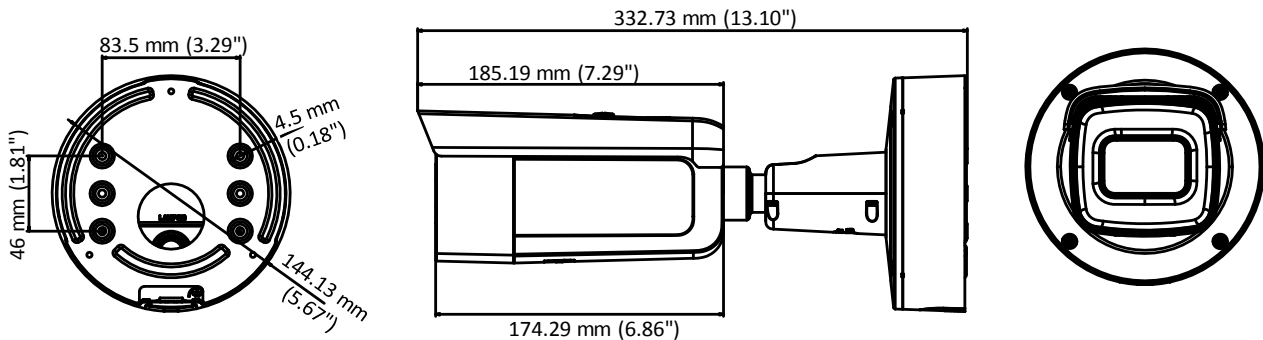

Dimensions